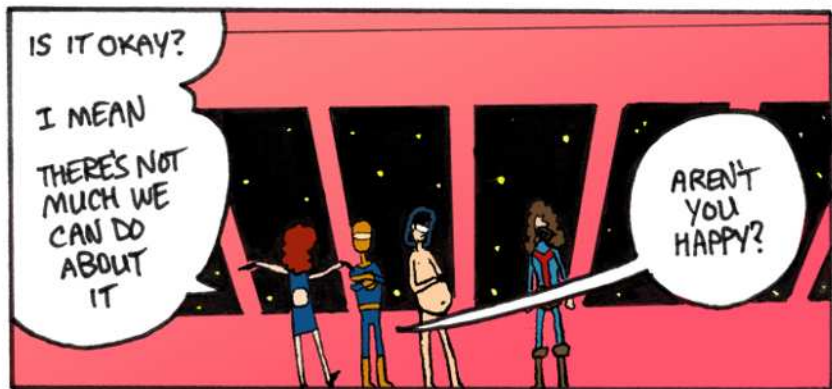

# SUDDEN FINDINGS!!!

YOU'RE

WHAT?

STORY + ART:  
STANLEY  
LIEBER

COLOR:  
PETE  
TOMS

**NEXT: POMOSEXUAL**