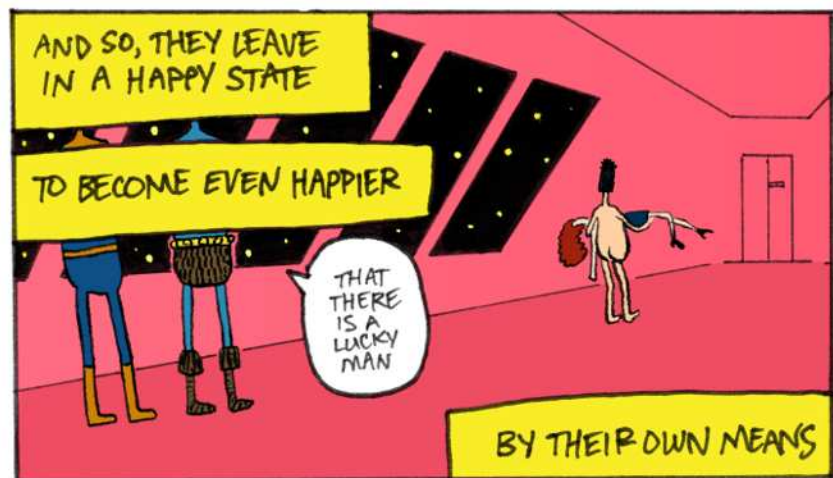

# SUDDEN FINDINGS!!!

YOU'RE

WHAT?

STORY + ART:  
STANLEY  
LIEBER

COLOR:  
PETE  
TOMS

**NEXT: POMOSEXUAL**