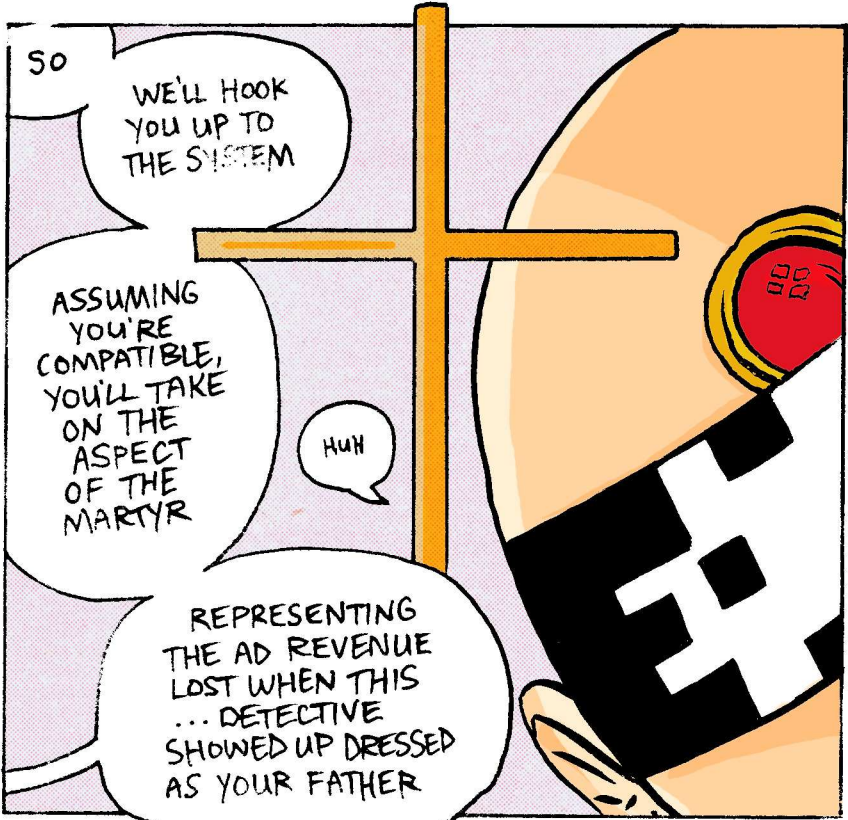

13

ACTRON

DAMN
IT

WHAT REALLY HAPPENED ON THE

CROSS?

SO

WE'LL HOOK
YOU UP TO
THE SYSTEM

ASSUMING
YOU'RE
COMPATIBLE,
YOU'LL TAKE
ON THE
ASPECT
OF THE
MARTYR

HUH

REPRESENTING
THE AD REVENUE
LOST WHEN THIS
... DETECTIVE
SHOWED UP DRESSED
AS YOUR FATHER

AND IT'S
NECESSARY
THAT I
APPEAR
IN THE
SIMULATION
?

I'M
AFRAID
SO.

4-D
VIRSIMILI-
TUDE...

ΤΕΤΕΛΕΣΤΑ*

*ΤΕΤΕΛΕΣΤΑΙ

THE
END?

Stanley Lieber

A black and white photograph of a dirt road stretching into the distance. On either side of the road are trees and bushes. In the center of the road, a large, dark, funnel-shaped storm cloud formation descends from the sky, narrowing as it approaches the ground. The sky is filled with heavy, dark clouds. The overall mood is ominous and dramatic.