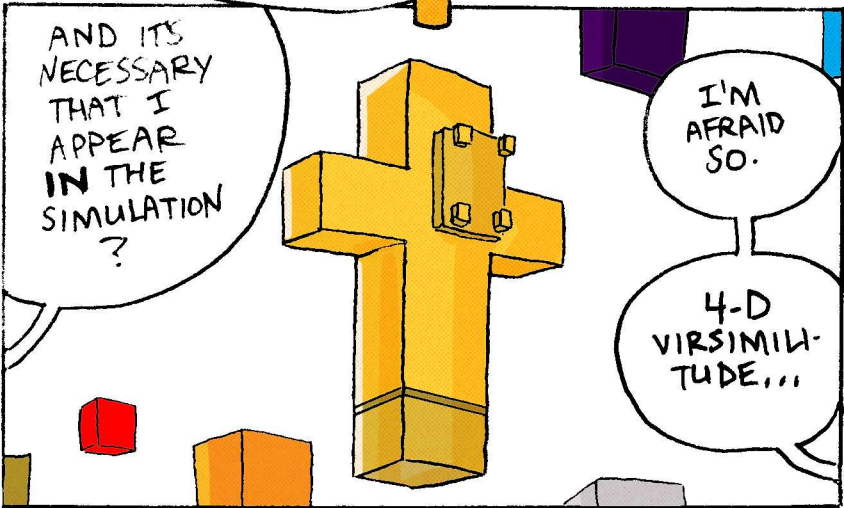

13

ACTRON

DAMN
IT

WHAT REALLY HAPPENED ON THE

CROSS?

SO

WE'LL HOOK
YOU UP TO
THE SYSTEM

ASSUMING
YOU'RE
COMPATIBLE,
YOU'LL TAKE
ON THE
ASPECT
OF THE
MARTYR

HUH

REPRESENTING
THE AD REVENUE
LOST WHEN THIS
... DETECTIVE
SHOWED UP DRESSED
AS YOUR FATHER

AND IT'S
NECESSARY
THAT I
APPEAR
IN THE
SIMULATION
?

I'M
AFRAID
SO.

4-D
VIRSIMILI-
TUDE...

ΤΕΤΕΛΕΣΤΑ*

*ΤΕΤΕΛΕΣΤΑΙ

THE
END?

Stanley Lieber

A black and white photograph of a dirt road stretching into the distance. On either side of the road are trees and bushes. In the center of the road, a large, dark, funnel-shaped storm cloud formation descends from the sky, narrowing as it approaches the ground. The sky is filled with heavy, dark clouds. The overall mood is ominous and dramatic.