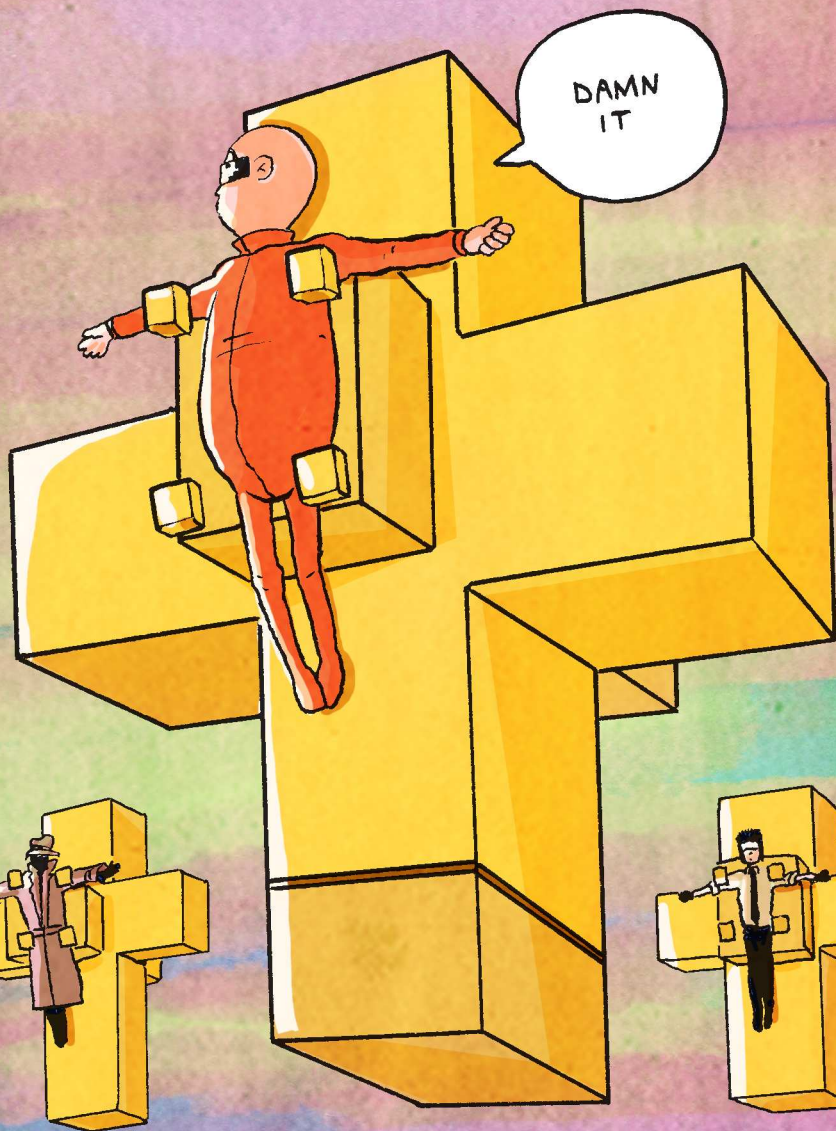

13

ACTRON

DAMN
IT

WHAT REALLY HAPPENED ON THE

CROSS?

SO

WE'LL HOOK
YOU UP TO
THE SYSTEM

ASSUMING
YOU'RE
COMPATIBLE,
YOU'LL TAKE
ON THE
ASPECT
OF THE
MARTYR

HUH

REPRESENTING
THE AD REVENUE
LOST WHEN THIS
... DETECTIVE
SHOWED UP DRESSED
AS YOUR FATHER

AND IT'S
NECESSARY
THAT I
APPEAR
IN THE
SIMULATION
?

I'M
AFRAID
SO.

4-D
VIRSIMILI-
TUDE...

ΤΕΤΕΛΕΣΤΑ*

*ΤΕΤΕΛΕΣΤΑΙ

THE
END?

Stanley Lieber

A black and white photograph of a dirt road stretching into the distance. On either side of the road are trees and bushes. In the center of the road, a large, dark, funnel-shaped storm cloud formation descends from the sky, narrowing as it approaches the ground. The sky is filled with heavy, dark clouds. The overall mood is ominous and dramatic.