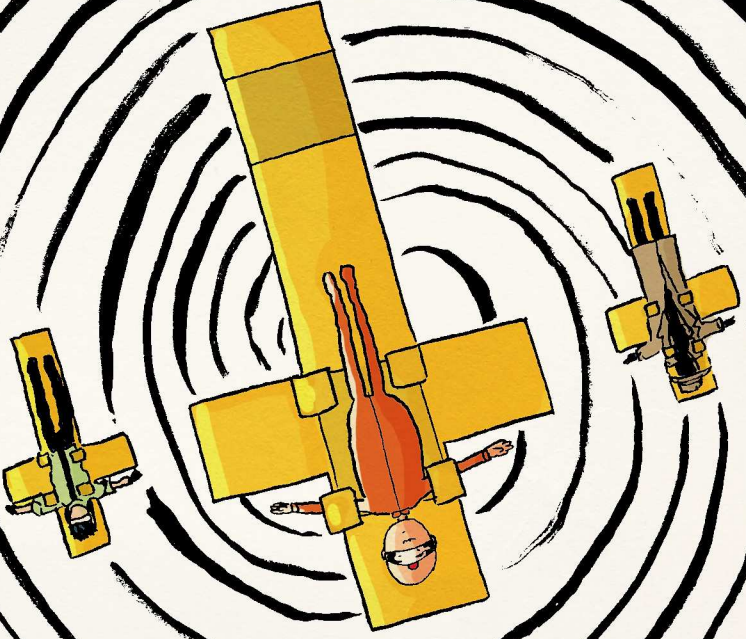

13

ACTRON

DAMN
IT

WHAT REALLY HAPPENED ON THE

CROSS?

SO

WE'LL HOOK
YOU UP TO
THE SYSTEM

ASSUMING
YOU'RE
COMPATIBLE,
YOU'LL TAKE
ON THE
ASPECT
OF THE
MARTYR

HUH

REPRESENTING
THE AD REVENUE
LOST WHEN THIS
... DETECTIVE
SHOWED UP DRESSED
AS YOUR FATHER

AND IT'S
NECESSARY
THAT I
APPEAR
IN THE
SIMULATION
?

I'M
AFRAID
SO.

4-D
VIRSIMILI-
TUDE...

ΤΕΤΕΛΕΣΤΑ*

*ΤΕΤΕΛΕΣΤΑΙ

THE
END?

Stanley Lieber

A black and white photograph of a dirt road stretching into the distance. On either side of the road are trees and bushes. In the center of the road, a large, dark, funnel-shaped storm cloud formation descends from the sky, narrowing as it approaches the ground. The sky is filled with heavy, dark clouds. The overall mood is ominous and dramatic.