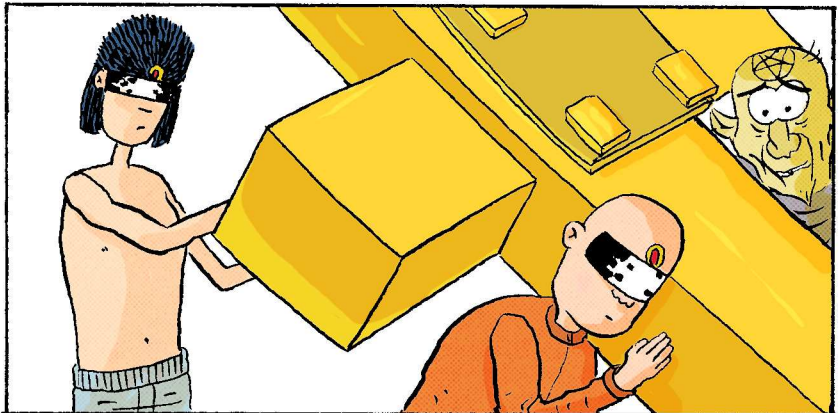

13

ACTRON

DAMN
IT

WHAT REALLY HAPPENED ON THE

CROSS?

SO

WE'LL HOOK
YOU UP TO
THE SYSTEM

ASSUMING
YOU'RE
COMPATIBLE,
YOU'LL TAKE
ON THE
ASPECT
OF THE
MARTYR

HUH

REPRESENTING
THE AD REVENUE
LOST WHEN THIS
... DETECTIVE
SHOWED UP DRESSED
AS YOUR FATHER

AND IT'S
NECESSARY
THAT I
APPEAR
IN THE
SIMULATION
?

I'M
AFRAID
SO.

4-D
VIRSIMILI-
TUDE...

ΤΕΤΕΛΕΣΤΑ*

*ΤΕΤΕΛΕΣΤΑΙ

THE
END?

Stanley Lieber

A black and white photograph of a dirt road stretching into the distance. On either side of the road are trees and bushes. In the center of the road, a large, dark, funnel-shaped storm cloud formation descends from the sky, narrowing as it approaches the ground. The sky is filled with heavy, dark clouds. The overall mood is ominous and dramatic.