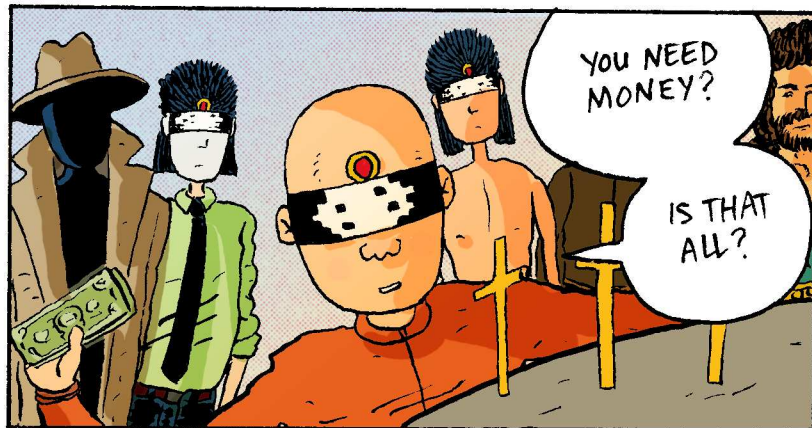

13

ACTRON

DAMN
IT

WHAT REALLY HAPPENED ON THE

CROSS?

SO

WE'LL HOOK
YOU UP TO
THE SYSTEM

ASSUMING
YOU'RE
COMPATIBLE,
YOU'LL TAKE
ON THE
ASPECT
OF THE
MARTYR

HUH

REPRESENTING
THE AD REVENUE
LOST WHEN THIS
... DETECTIVE
SHOWED UP DRESSED
AS YOUR FATHER

AND IT'S
NECESSARY
THAT I
APPEAR
IN THE
SIMULATION
?

I'M
AFRAID
SO.

4-D
VIRSIMILI-
TUDE...

ΤΕΤΕΛΕΣΤΑ*

*ΤΕΤΕΛΕΣΤΑΙ

THE
END?

Stanley Lieber

A black and white photograph of a dirt road stretching into the distance. On either side of the road are trees and bushes. In the center of the road, a large, dark, funnel-shaped storm cloud formation descends from the sky, narrowing as it approaches the ground. The sky is filled with heavy, dark clouds. The overall mood is ominous and dramatic.