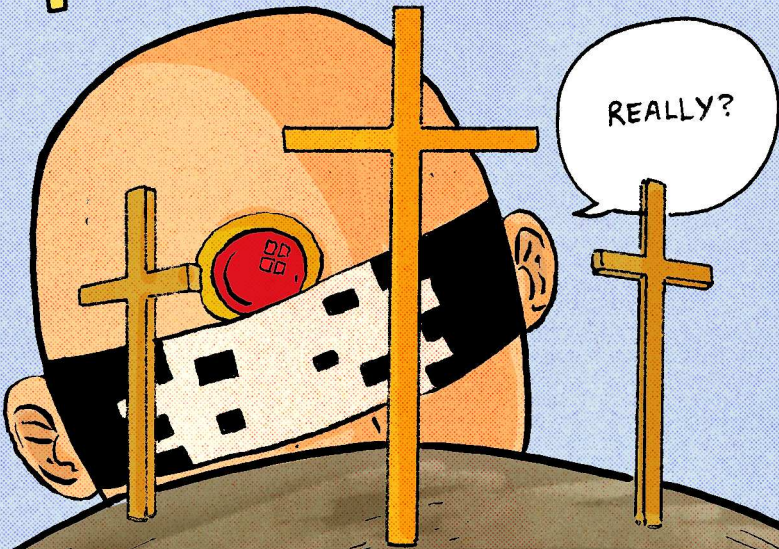

13

ACTRON

DAMN
IT

WHAT REALLY HAPPENED ON THE

CROSS?

SO

WE'LL HOOK
YOU UP TO
THE SYSTEM

ASSUMING
YOU'RE
COMPATIBLE,
YOU'LL TAKE
ON THE
ASPECT
OF THE
MARTYR

HUH

REPRESENTING
THE AD REVENUE
LOST WHEN THIS
... DETECTIVE
SHOWED UP DRESSED
AS YOUR FATHER

AND IT'S
NECESSARY
THAT I
APPEAR
IN THE
SIMULATION
?

I'M
AFRAID
SO.

4-D
VIRSIMILI-
TUDE...

ΤΕΤΕΛΕΣΤΑ*

*ΤΕΤΕΛΕΣΤΑΙ

THE
END?

Stanley Lieber

A black and white photograph of a dirt road stretching into the distance. On either side of the road are trees and bushes. In the center of the road, a large, dark, funnel-shaped storm cloud formation descends from the sky, narrowing as it approaches the ground. The sky is filled with heavy, dark clouds. The overall mood is ominous and dramatic.