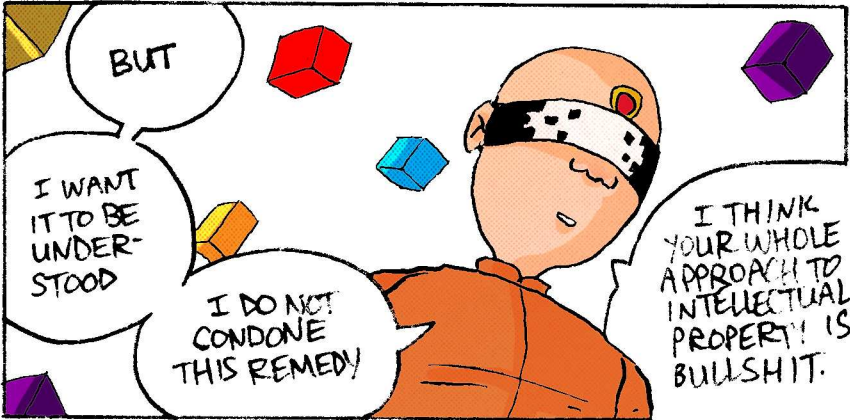

13

ACTRON

DAMN
IT

WHAT REALLY HAPPENED ON THE

CROSS?

SO

WE'LL HOOK
YOU UP TO
THE SYSTEM

ASSUMING
YOU'RE
COMPATIBLE,
YOU'LL TAKE
ON THE
ASPECT
OF THE
MARTYR

HUH

REPRESENTING
THE AD REVENUE
LOST WHEN THIS
... DETECTIVE
SHOWED UP DRESSED
AS YOUR FATHER

AND IT'S
NECESSARY
THAT I
APPEAR
IN THE
SIMULATION
?

I'M
AFRAID
SO.

4-D
VIRSIMILI-
TUDE...

ΤΕΤΕΛΕΣΤΑ*

*ΤΕΤΕΛΕΣΤΑΙ

THE
END?

Stanley Lieber

A black and white photograph of a dirt road stretching into the distance. On either side of the road are trees and bushes. In the center of the road, a large, dark, funnel-shaped storm cloud formation descends from the sky, narrowing as it approaches the ground. The sky is filled with heavy, dark clouds. The overall mood is ominous and dramatic.