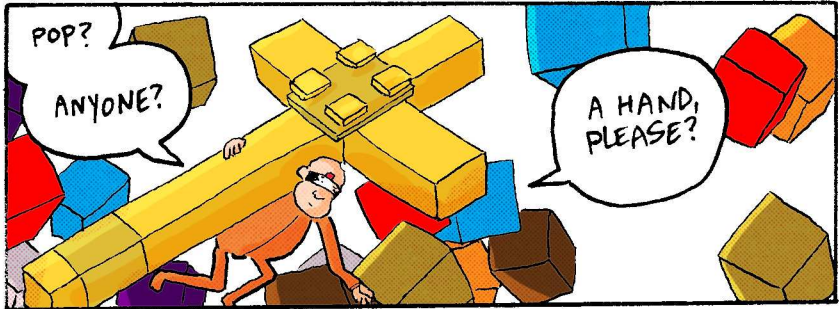

13

ACTRON

DAMN
IT

WHAT REALLY HAPPENED ON THE

CROSS?

SO

WE'LL HOOK
YOU UP TO
THE SYSTEM

ASSUMING
YOU'RE
COMPATIBLE,
YOU'LL TAKE
ON THE
ASPECT
OF THE
MARTYR

HUH

REPRESENTING
THE AD REVENUE
LOST WHEN THIS
... DETECTIVE
SHOWED UP DRESSED
AS YOUR FATHER

AND IT'S
NECESSARY
THAT I
APPEAR
IN THE
SIMULATION
?

I'M
AFRAID
SO.

4-D
VIRSIMILI-
TUDE...

ΤΕΤΕΛΕΣΤΑ*

*ΤΕΤΕΛΕΣΤΑΙ

THE
END?

Stanley Lieber

A black and white photograph of a dirt road stretching into the distance. On either side of the road are trees and bushes. In the center of the road, a large, dark, funnel-shaped storm cloud formation descends from the sky, narrowing as it approaches the ground. The sky is filled with heavy, dark clouds. The overall mood is ominous and dramatic.