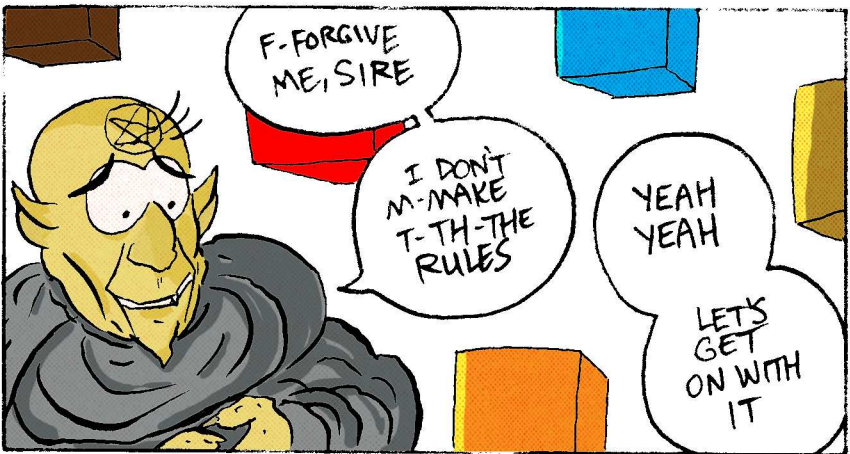

13

ACTRON

DAMN
IT

WHAT REALLY HAPPENED ON THE

CROSS?

SO

WE'LL HOOK
YOU UP TO
THE SYSTEM

ASSUMING
YOU'RE
COMPATIBLE,
YOU'LL TAKE
ON THE
ASPECT
OF THE
MARTYR

HUH

REPRESENTING
THE AD REVENUE
LOST WHEN THIS
... DETECTIVE
SHOWED UP DRESSED
AS YOUR FATHER

AND IT'S
NECESSARY
THAT I
APPEAR
IN THE
SIMULATION
?

I'M
AFRAID
SO.

4-D
VIRSIMILI-
TUDE...

ΤΕΤΕΛΕΣΤΑ*

*ΤΕΤΕΛΕΣΤΑΙ

THE
END?

Stanley Lieber

A black and white photograph of a dirt road stretching into the distance. On either side of the road are trees and bushes. In the center of the road, a large, dark, funnel-shaped storm cloud formation descends from the sky, narrowing as it approaches the ground. The sky is filled with heavy, dark clouds. The overall mood is ominous and dramatic.