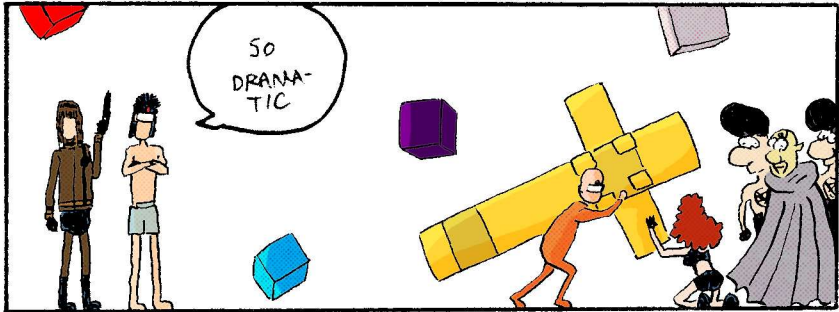

13

ACTRON

DAMN
IT

WHAT REALLY HAPPENED ON THE

CROSS?

SO

WE'LL HOOK
YOU UP TO
THE SYSTEM

ASSUMING
YOU'RE
COMPATIBLE,
YOU'LL TAKE
ON THE
ASPECT
OF THE
MARTYR

HUH

REPRESENTING
THE AD REVENUE
LOST WHEN THIS
... DETECTIVE
SHOWED UP DRESSED
AS YOUR FATHER

AND IT'S
NECESSARY
THAT I
APPEAR
IN THE
SIMULATION
?

I'M
AFRAID
SO.

4-D
VIRSIMILI-
TUDE...

ΤΕΤΕΛΕΣΤΑ*

*ΤΕΤΕΛΕΣΤΑΙ

THE
END?

Stanley Lieber

A black and white photograph of a dirt road stretching into the distance. On either side of the road are trees and bushes. In the center of the road, a large, dark, funnel-shaped storm cloud formation descends from the sky, narrowing as it approaches the ground. The sky is filled with heavy, dark clouds. The overall mood is ominous and dramatic.